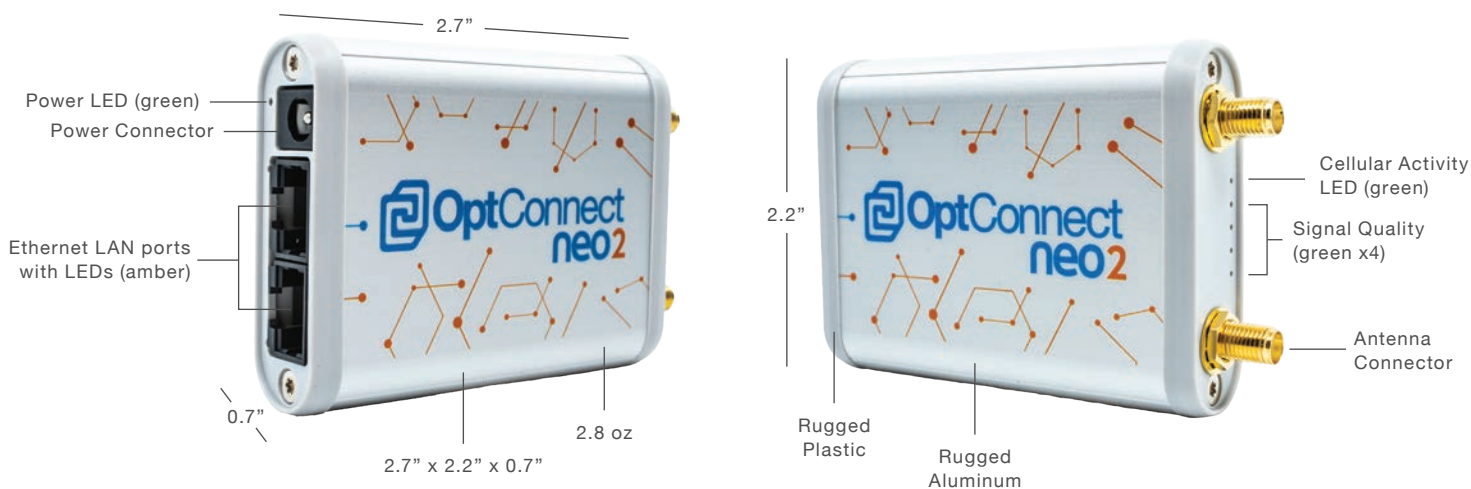

Wireless WAN	
LTE CAT 4	FDD B2[1900], B4[1700], B5[850], B12[700], B13[700], B14[700], B66[1700], B71[600]
	B2[1900], B4[1700], B5[850]
SIM Slots	2 internal 3FF Micro-SIM Slot
Antenna Connectors	2 x 50 Ω SMA (Center pin: female)
Ethernet	
Ports	2
Connector	RJ-45
Standard	IEEE 802.3
Physical Layer	10/100 Base-T
Data Rate	10/100 MBit/s
Mode	Full or Half duplex
Interface	Auto MDI/MDIX
Management	
Fully Managed Service	OptConnect Portal
Processor and Memory	Atheros AR9331, 64MB RAM, 16MB FLASH
Protocol Support	HTTP, HTTPS, FTP, SSL
Power	
Input	5 VDC (power supply with barrel connector included)
Consumption	Typical: 3.5 W; Max: 12.5 W
General	
LEDs	Power On, LAN Connection, signal quality, cell activity
Relative Humidity	5% to 95% (non-condensing)
Approvals	
GSM/CDMA	Verizon ODI, PTCRB, AT&T
Carrier Certifications	Certified by Verizon PTCRB, AT&T, and most major carriers

Need more information?

Call Tech2Success, an OptConnect Partner, at 240-548-3242